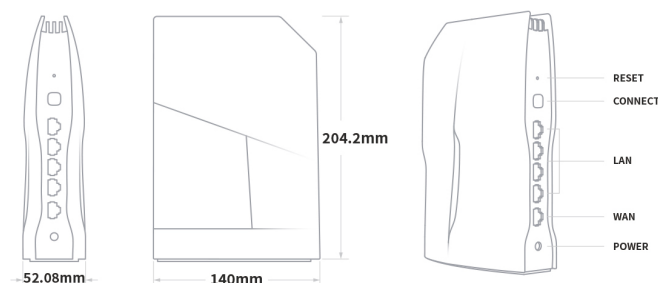

Hardware Features

Chipset	MediaTek (880 MHz, Dual-Core)
Flash	1Gb NAND
RAM	512MB DDR3
Interface	1 x 1000Base - T Ethernet WAN Port 4 x 1000Base - T Ethernet LAN Port
Reset Button	1
Connect Button	1
LED	1
Power Supply	DC 12V / 1.5A 100-240V 50/60Hz
Dimensions	140(L) x 52.08(W) x 204.2(H) mm
Color	Pearl White/Maroon Red/ Cosmo Black/Iron Grey <i>Optional accessories: Transparent series side shell set (Sapphire Blue/Tangerine/Fuchsia/Graphite Grey)</i>

Network Management

TR-069	Yes
Remote Shell	Yes
Web WAN Access	Yes
NOC	Mercku proprietary

Smart Wi-Fi

Channel	Manual / Auto
Channel Width	20/40/80MHz
Smart Connect	Yes
Mobile App	iOS / Android
Parental Controls	Yes (limits, scheduling, blocking, etc.)

Advanced Wi-Fi

Mesh standard	EasyMesh
Tx Beamforming	Yes
Band Steering	Yes
AP Steering	Yes
Client Steering	Yes
DFS	Yes

Wireless Features

Wireless Rates	2.4 G – 573 Mbps 2 x 2 5 G – 1201 Mbps 2 x 2
2.4 GHz	2T x 2R (IEEE 802.11b/g/n/ax)
5 GHz	2T x 2R (IEEE 802.11a/n/ac/ax)
Antenna	High-performance WHEMS
Antenna Gain	2.4G: 5.0 dBi, 5G: 5.0 dBi