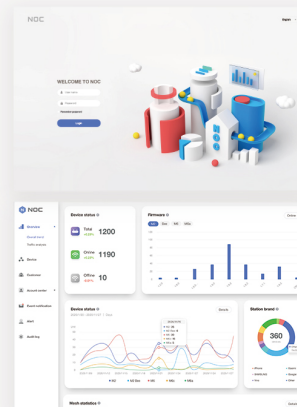

One System for All Homes

- Condominiums
- Townhomes
- Split-Level
- Bungalows

360° Network Management

Web UI

Mobile App

Network Operations Centre

TR-069

M6a Plus Mesh Router Specifications

Hardware Features

Chipset	MediaTek (880 MHz, Dual-Core)
Flash	1Gb NAND
RAM	512MB DDR3
Interface	1 x 1000Base - T Ethernet WAN Port 4 x 1000Base - T Ethernet LAN Port
Reset Button	1
Connect Button	1
LED	1
Power Supply	DC 12V / 1.5A 100-240V 50/60Hz
Dimensions	140(L) x 52.08(W) x 204.2(H) mm
Color	Pearl White/Maroon Red/ Cosmo Black/Iron Grey <i>Optional accessories: Transparent series side shell set (Sapphire Blue/Tangerine/Fuchsia/Graphite Grey)</i>