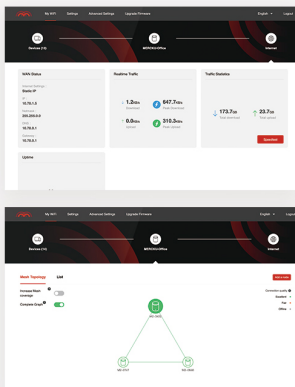

360° Network Management

Web UI