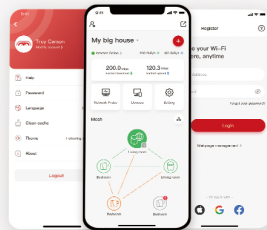

One System for All Homes

- Condominiums
- Townhomes
- Split-Level
- Bungalows

360° Network Management

Web UI

Mobile App

Network Operations Centre

TR-069

M6a Plus Mesh Router Specifications

Network Management

TR-069	Yes
Remote Shell	Yes
Web WAN Access	Yes
NOC	Mercku proprietary

Smart Wi-Fi

Channel	Manual / Auto
Channel Width	20/40/80MHz
Smart Connect	Yes
Mobile App	iOS / Android
Parental Controls	Yes (limits, scheduling, blocking, etc.)